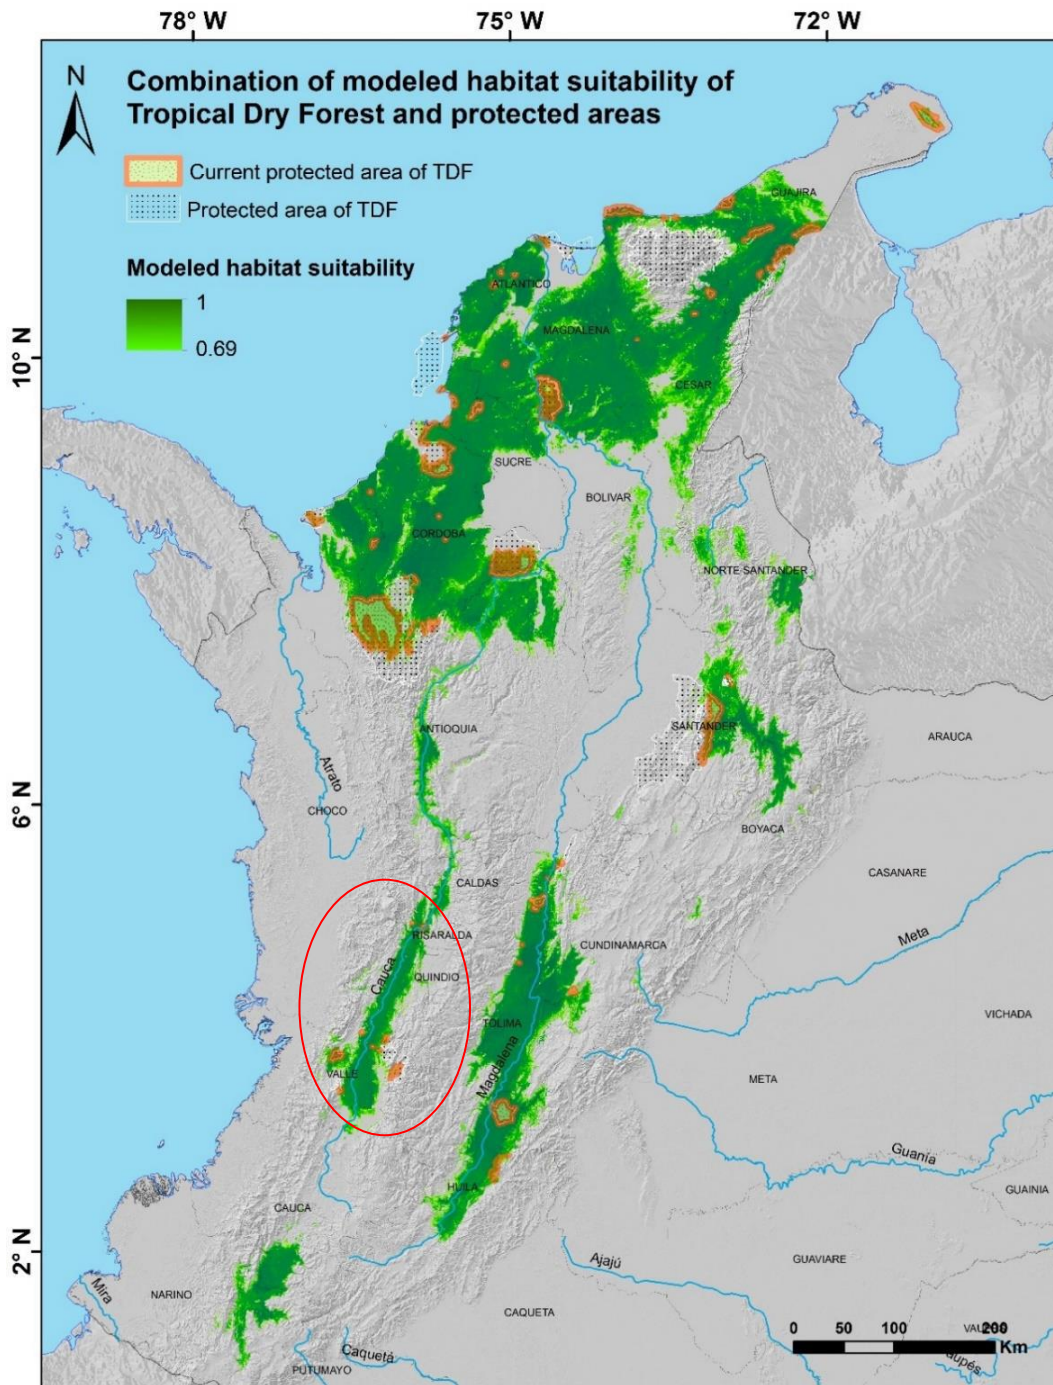

## Study area

Demarcated in red circle is the study area, the interandean valley of Cauca river. (Source: Vásquez, 2016, available at: [www.bdigital.unal.edu.co/55634/1/1065866667.2016.pdf](http://www.bdigital.unal.edu.co/55634/1/1065866667.2016.pdf) )